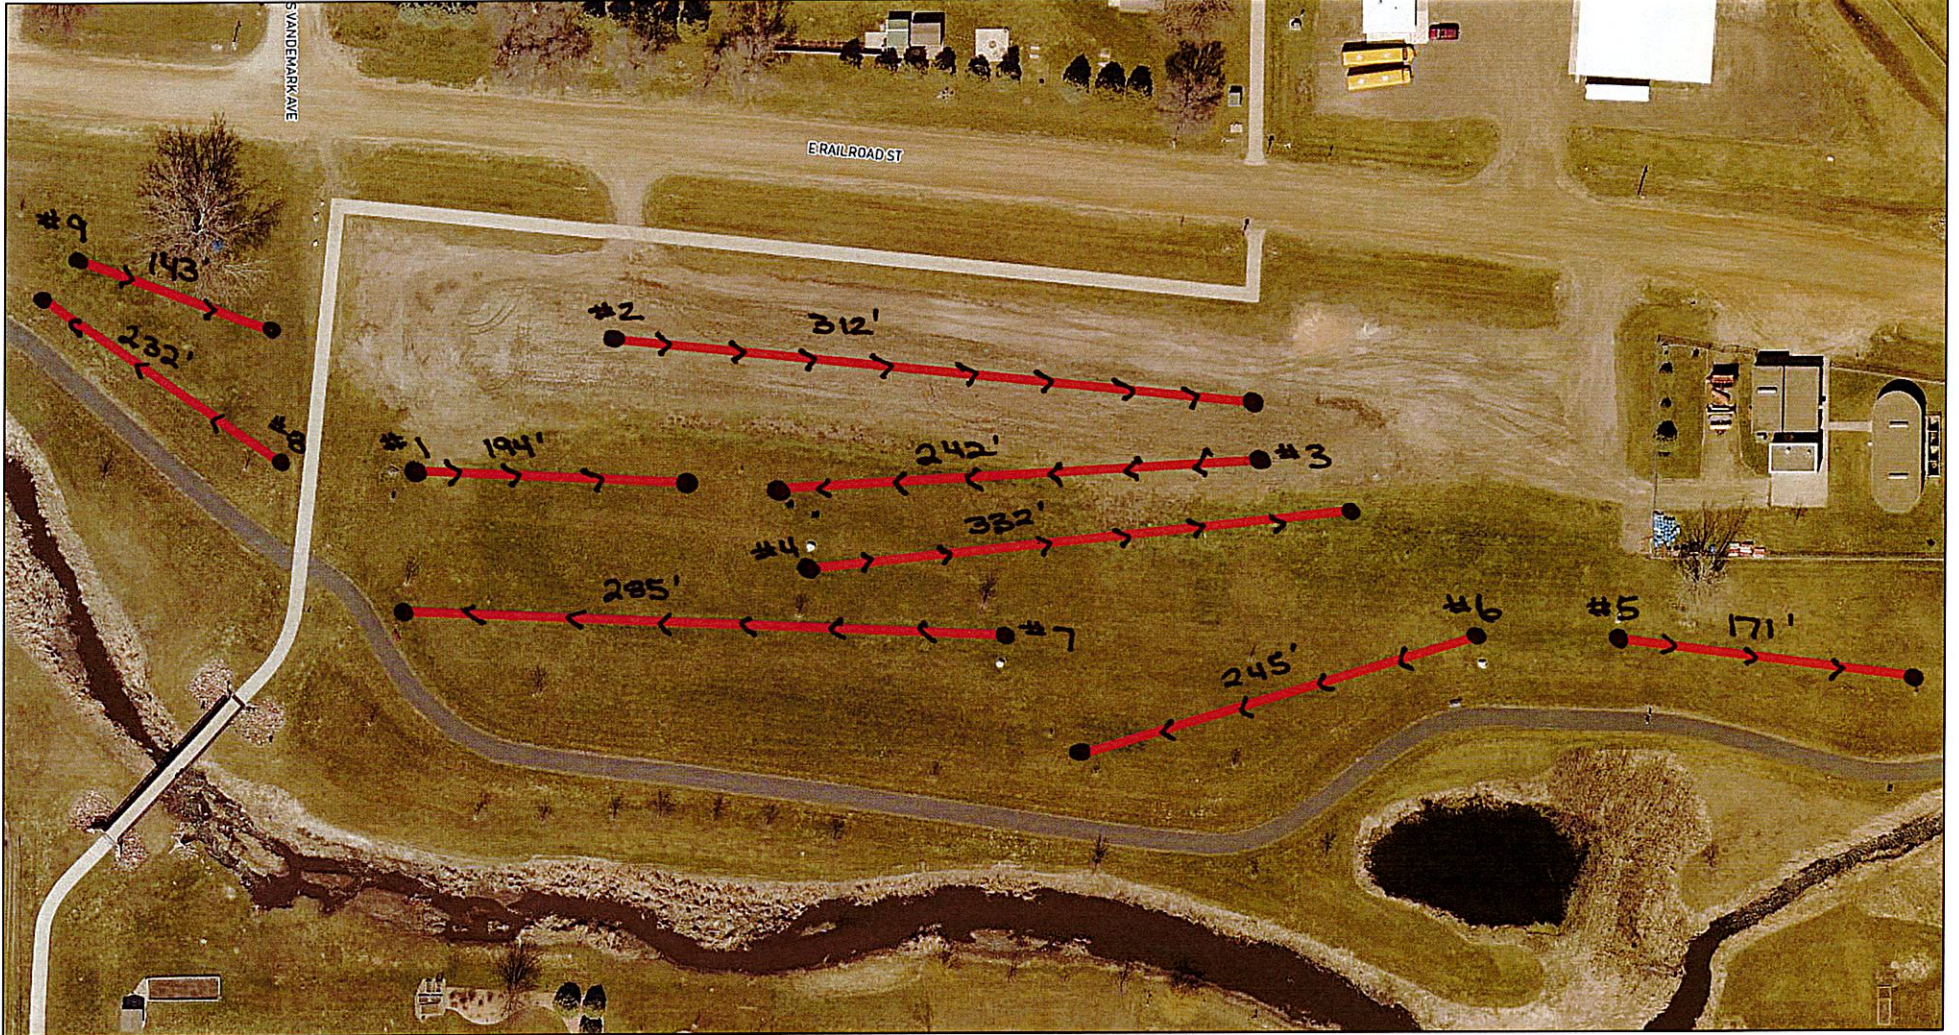

# Map - Disc Course

5/16/2023, 11:45:10 AM

Esri Canada, Esri, HERE, Garmin, INCREMENT P, USGS, EPA, USDA, City of Sioux Falls, Minnehaha County GIS